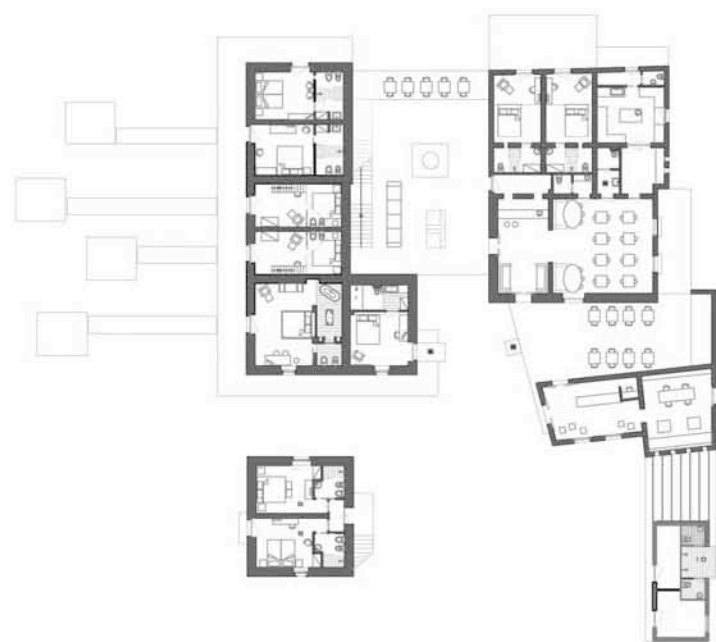

above:
Concierge desk at lobby
left:
Lobby seating area
right:
Lobby lounge

above:
Bedroom
mid:
Interior bathroom
right:
Private villa with
indoor pool

below:
Floor plan

above:
Reading room and
internet point
mid:
Black marble table by
Eero Saarinen

below:
Floor plan

above:
Superior room
mid:
Deluxe room

below:
Site plan

more
Theme Hotels

Fredrik Fritz

BRAUN