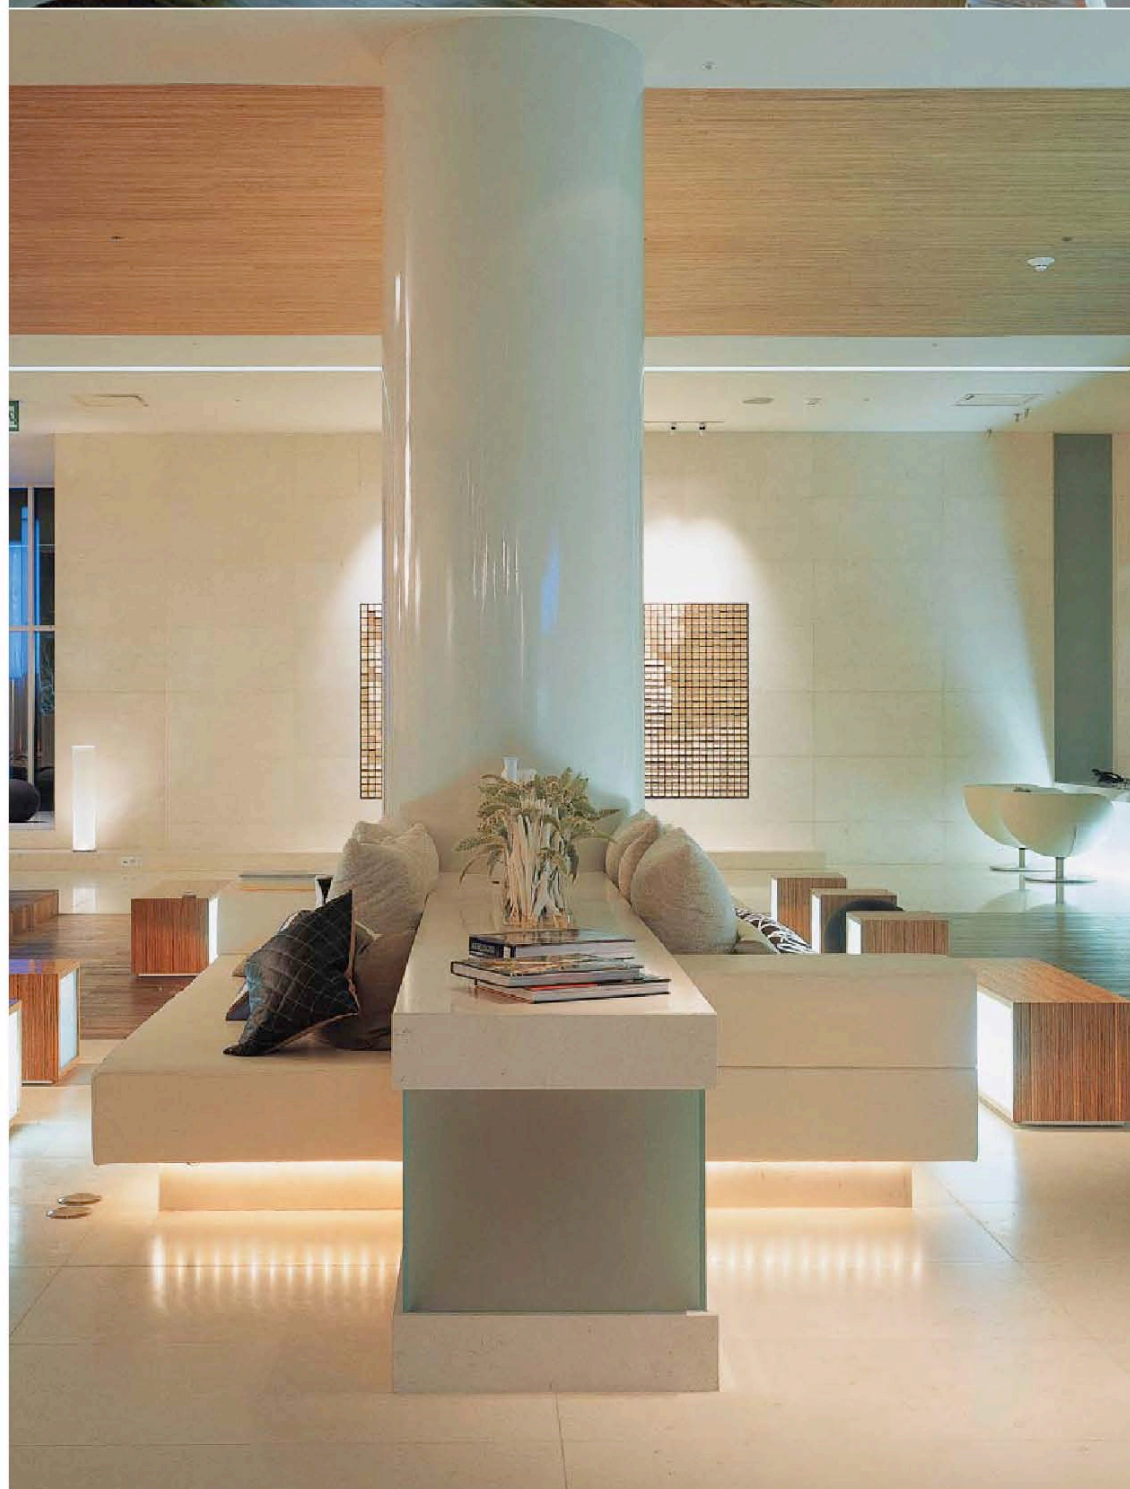

Architects:
Studio Gaia, Inc.
Designer:
Ilan Waisbrod
Client:
Starwoods
Completion:
2004

Seoul

W Seoul Walkerhill

Architecture and interior emphasize the purity of shapes and forms over ornamental

décor. The aim of the design was to evoke emotional states by appealing to the senses, often in dramatic ways. A striking entrance invites guests into the living room, where clear rectangular structural components and different seating areas are highlighted by custom-made furniture. On one floor, the retail area is a colorful candy shop structured by wood partitions, that are used for displays; while in the elevators one can hold on to lighted hand rails similar to old subway cars. In order to give returning guests a different experience, the hotel features 4 different room types. Each is specially designed with curtains, diverse beds and bold textures to offer relaxation and inspiration. The hotel's simple, yet striking colors and stunning bathrooms offer a fresh contemporary look every time.