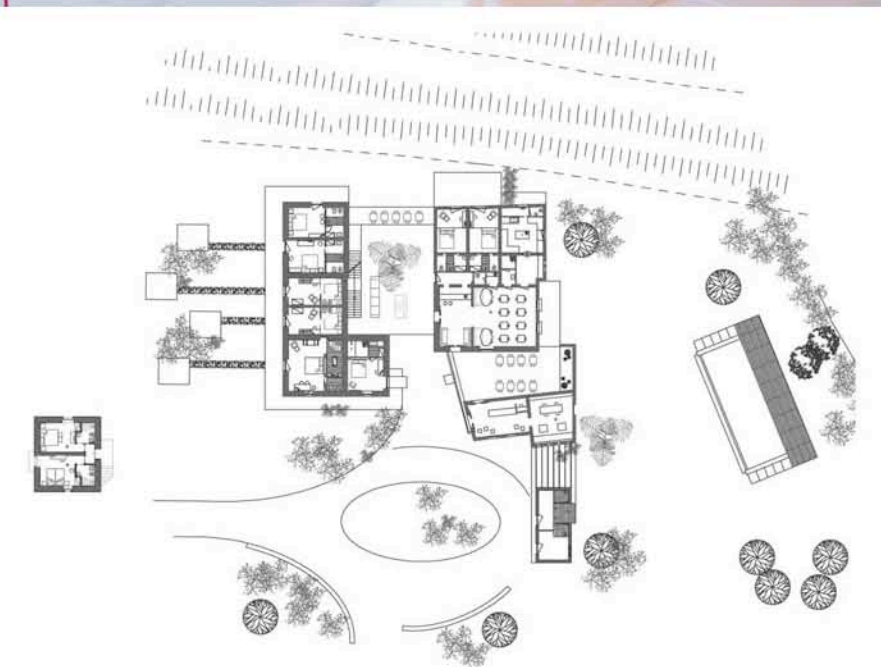

above:
Concierge desk at lobby
left:
Lobby seating area
right:
Lobby lounge

above:
Bedroom
mid:
Interior bathroom
right:
Private villa with
indoor pool

below:
Floor plan

above:
Reading room and
internet point
mid:
Black marble table by
Eero Saarinen

below:
Floor plan

above:
Superior room
mid:
Deluxe room

below:
Site plan

more
Theme Hotels

Fredrik Fritz

BRAUN